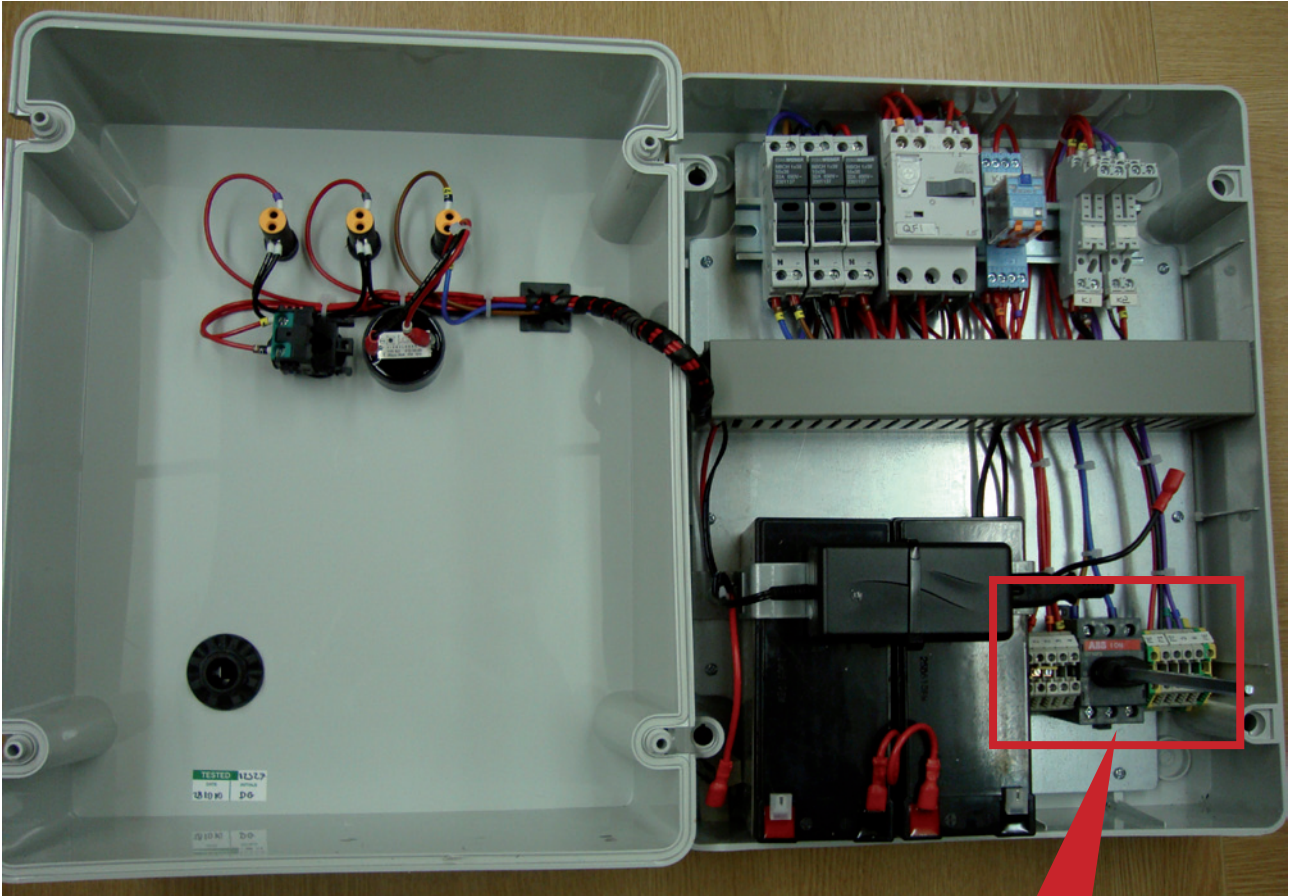

Wiring connections for pump float control mechanism to Triton Battery Backup Control Panel

Wiring Diagram

Triton Contact Details:

Triton Systems
Units 3 – 5 Crayford Commercial Centre, Greyhound Way, Crayford, Kent DA1 4HF