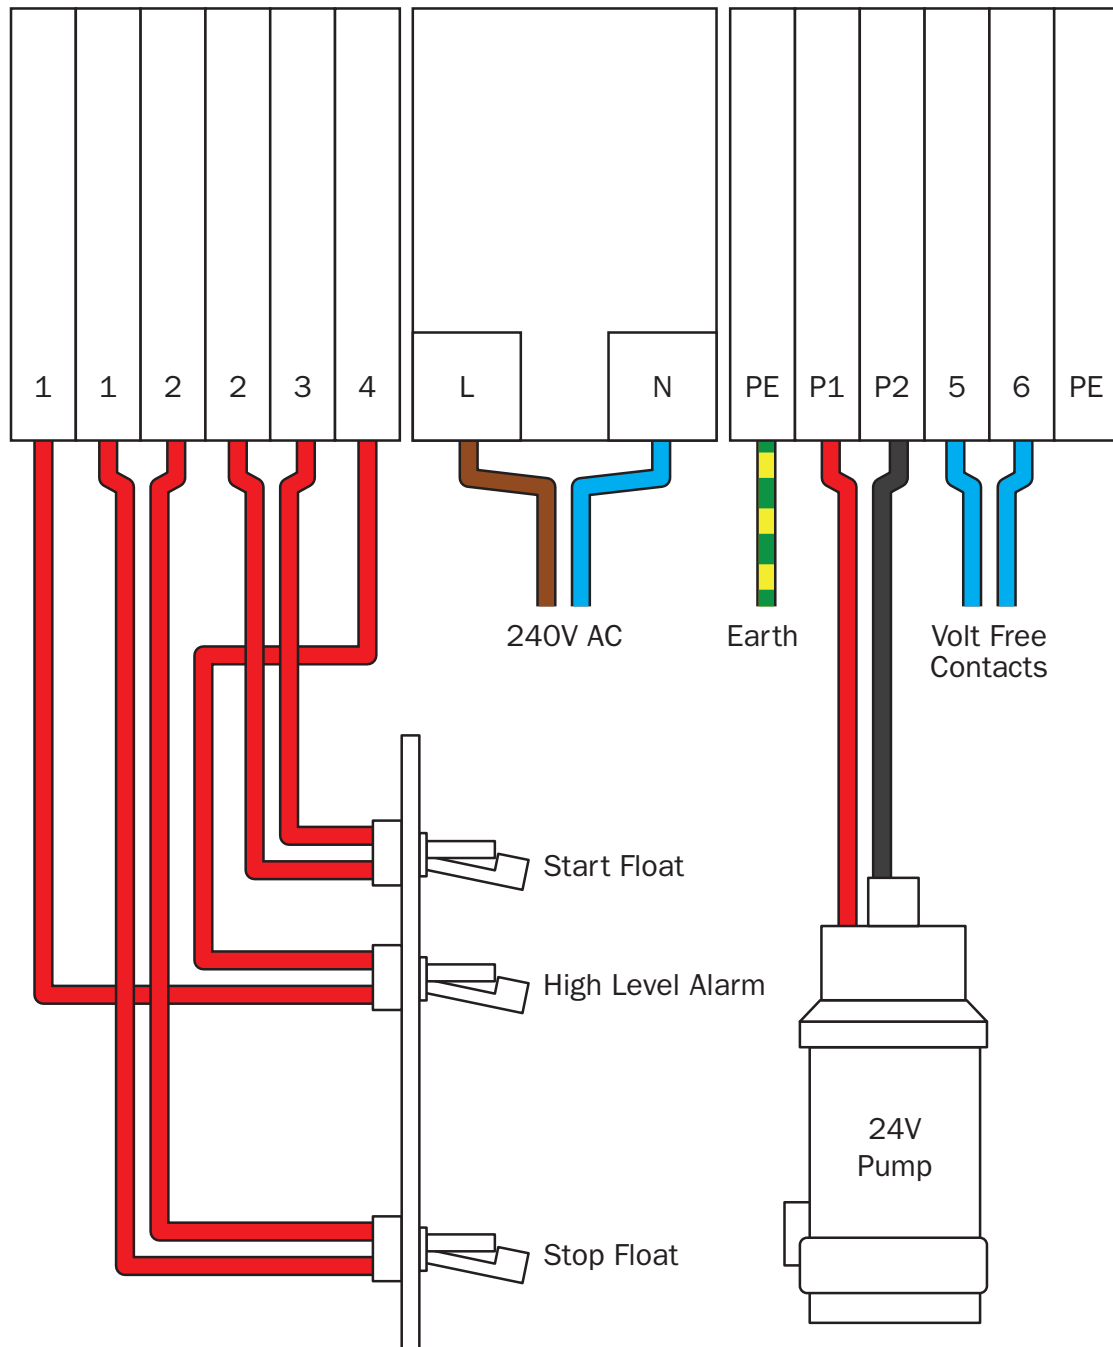

Wiring connections for pump float control mechanism to Triton Battery Backup Control Panel

Wiring Diagram

Triton Contact Details:

Triton Systems
Units 3 – 5 Crayford Commercial Centre, Greyhound Way, Crayford, Kent DA1 4HF