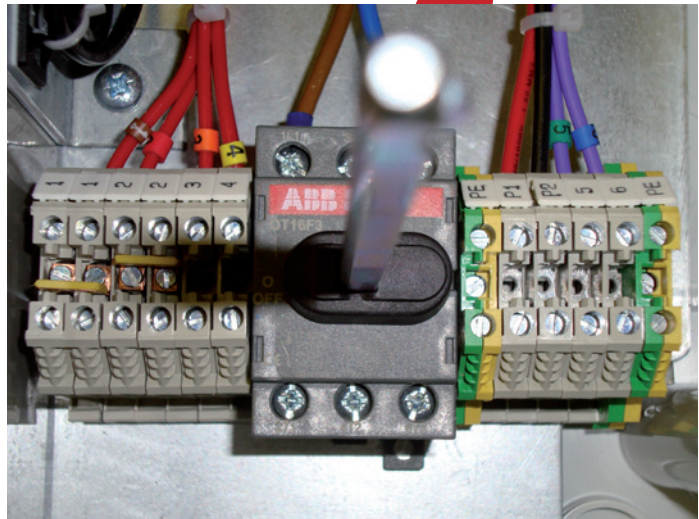

Wiring connections for pump float control mechanism to Triton Battery Backup Control Panel

Wiring Diagram

Triton Contact Details:

Triton Systems
Units 3 – 5 Crayford Commercial Centre, Greyhound Way, Crayford, Kent DA1 4HF